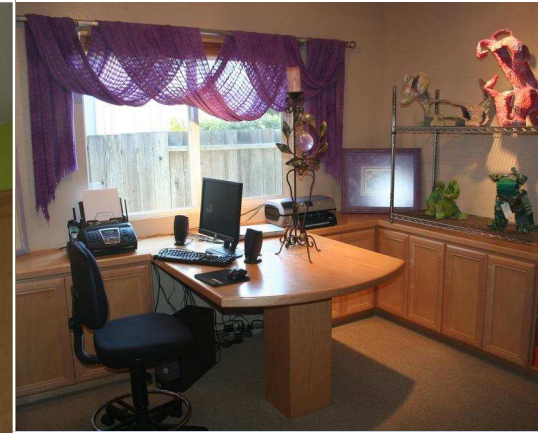

1561 Philip Drive, Healdsburg

Home Sweet Home

Welcome home to this upgraded, single-story, former model home on a corner lot ideal for watching the world go by. Christopherson-built, this home offers improved countertops, flooring, and cabinetry. Delight in the open kitchen with oversized island and vaulted ceiling overlooking the lovely, mature rear yard. Look forward to outdoor dining on one of the rear patios. Retreat to the master suite with a walk-in closet, and French doors leading to its own private sitting area. A built-in office awaits your business side. Sip evening wine or tea on the covered front porch and toast to this Healdsburg way of life. Seller is willing to credit \$5,000 toward Buyer's closing costs (or rate buydown) with an approved offer. Now is the time!

Features

- ▶ Single Story, 1435 Sq Ft +/-
- ▶ Three Bdrms (one w/built in office)
- ▶ Two Bathrooms
- ▶ Vaulted Ceilings
- ▶ Bright and Cheerful Kitchen
- ▶ Oversized Kitchen Island
- ▶ Family Room/Breakfast Area
- ▶ Formal Dining Area
- ▶ Living Room w/Gas Fireplace
- ▶ Christopherson-built 'Verandas'
- ▶ Corner Lot Location
- ▶ www.PhilipDrive.com
- ▶ www.JanaJonesHomes.com